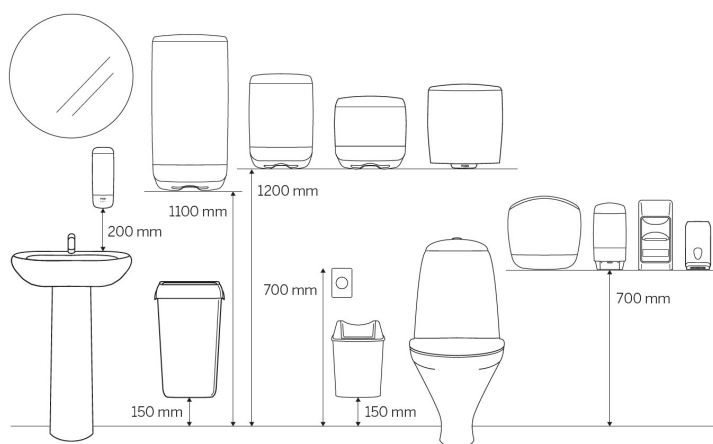

## Product

Length/Depth	310 mm	Colour	White
Width	129 mm	Gross weight	2.212 kg
Height	330 mm		

## Trading unit

Length/Depth	320 mm	Gross weight	2.212 kg	EAN	 6 4 14300 997016
Width	320 mm	Consumer packs/ trading unit	1		
Height	142 mm				

## Pallet

Length/Depth 1,200 mm

Gross weight 151.084 kg

EAN

Width 800 mm

Trading units / pallet 57

Height 576 mm

## Measurements and Installing