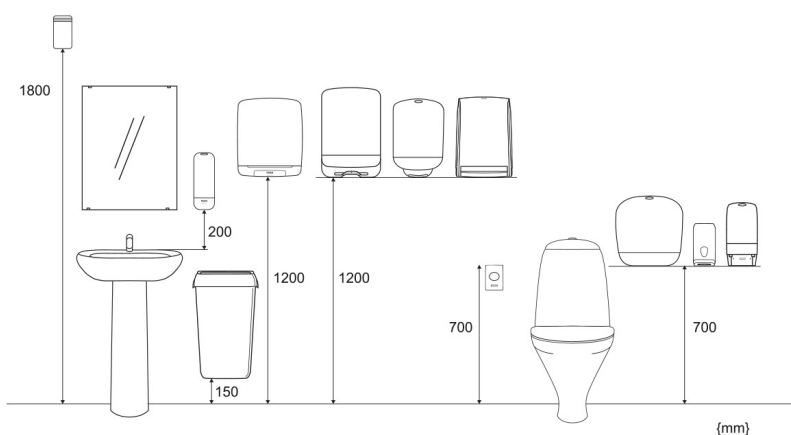

997016

Katrin Metal Dispenser Large For Jumbo Toilet Paper Roll, White

- Elegant dispenser for Gigant rolls size L (max diameter 32cm)
- Brushed steel (white)
- Robust and reliable
- Inspection window shows when it is time to refill the paper
- Simple to install, load and maintain
- Lockable

ISO 9001 **ISO 14001**

Product

Length/Depth	129 mm	Colour	White
Width	300 mm	Gross weight	2.212 kg
Height	300 mm		

Trading unit

Length/Depth	320 mm	Gross weight	2.212 kg	EAN
Width	320 mm	Consumer packs/ trading unit	1	
Height	142 mm			

Pallet

Length/Depth 1,200 mm

Gross weight 151.084 kg

EAN

Width 800 mm

Trading units / pallet 57

Height 1,144 mm

Measurements and Installing