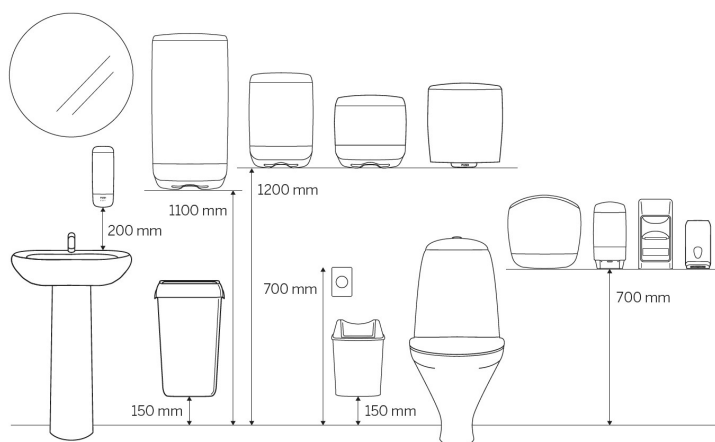

Trading unit

Length/Depth	734 mm	Gross weight	3.655 kg	EAN	 6 4 14301 089727
Width	342 mm	Consumer packs/ trading unit	1		
Height	154 mm				

Pallet

Length/Depth	1,200 mm	Gross weight	101.905 kg	EAN	 6 4 14301 089734
Width	800 mm	Trading units / pallet	21		
Height	1,228 mm				

Measurements and Installing