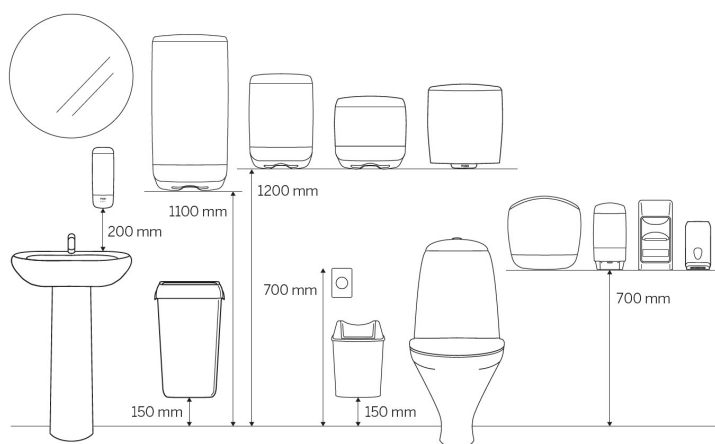

## Product

Length/Depth	376 mm	Colour	White
Width	261 mm	Gross weight	3.370 kg
Height	261 mm		

## Trading unit

Length/Depth	390 mm	Gross weight	3.96 kg	EAN	
Width	270 mm	Consumer packs/trading unit	1		
Height	290 mm				

## Pallet

Length/Depth 1,200 mm

Gross weight 151.72 kg

EAN

Width 800 mm

Trading units / pallet 32

Height 1,310 mm

## Measurements and Installing