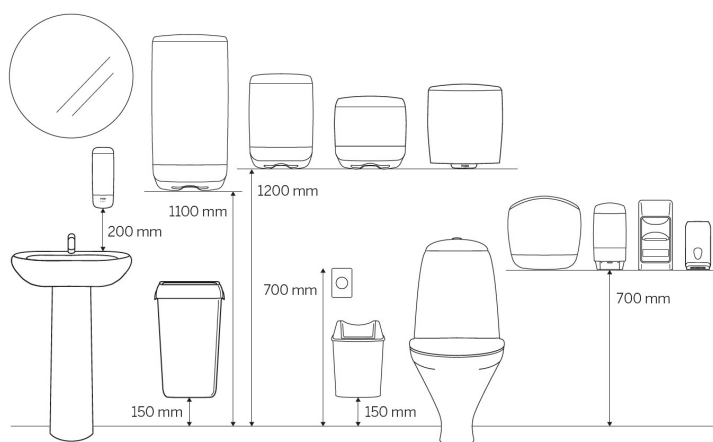

Pallet

Length/Depth	1,200 mm	Gross weight	178.6 kg	EAN	 6 4 14305 989511
Width	800 mm	Trading units / pallet	96		
Height	1,286 mm				

Measurements and Installing

Related products

Selection from all countries. Please refer to web page for market-specific availability.

This leaflet is provided for information purposes only and no liability of any kind is accepted for potential errors or inaccuracies. Metsä Tissue reserves the right to alter its products, product information and product range without any notice.