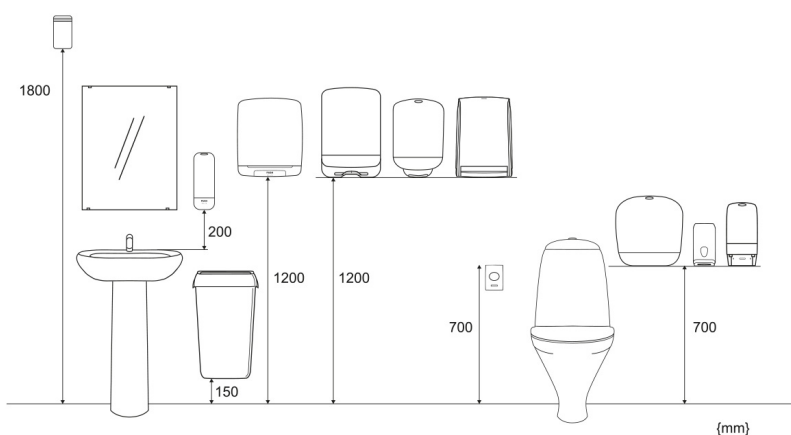

#### Product

Length/Depth	228 mm	Colour	White
Width	280 mm	Gross weight	2.566 kg
Height	400 mm		

#### Trading unit

Length/Depth	304 mm	Gross weight	3.036 kg	EAN	
Width	404 mm	Consumer packs/ trading unit	1		
Height	258 mm				

## Pallet

Length/Depth 1,200 mm

Gross weight 98.014 kg

EAN

Width 800 mm

Trading units / pallet 24

Height 1,182 mm

## Measurements and Installing