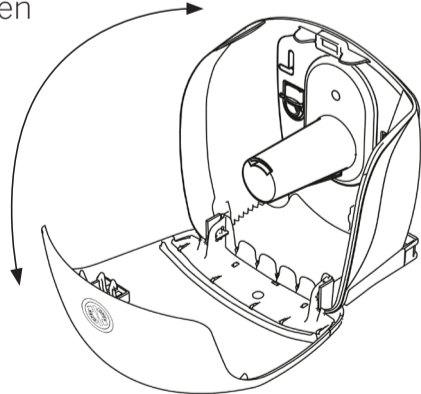

90069, 92148

KATRIN Gigant S Dispenser

Open with key
(Position – key needed and turn right)

Easy opening
(Position – turn left with key once, then no key needed to open dispenser)

Push on top
and pull cover
to open

310 mm