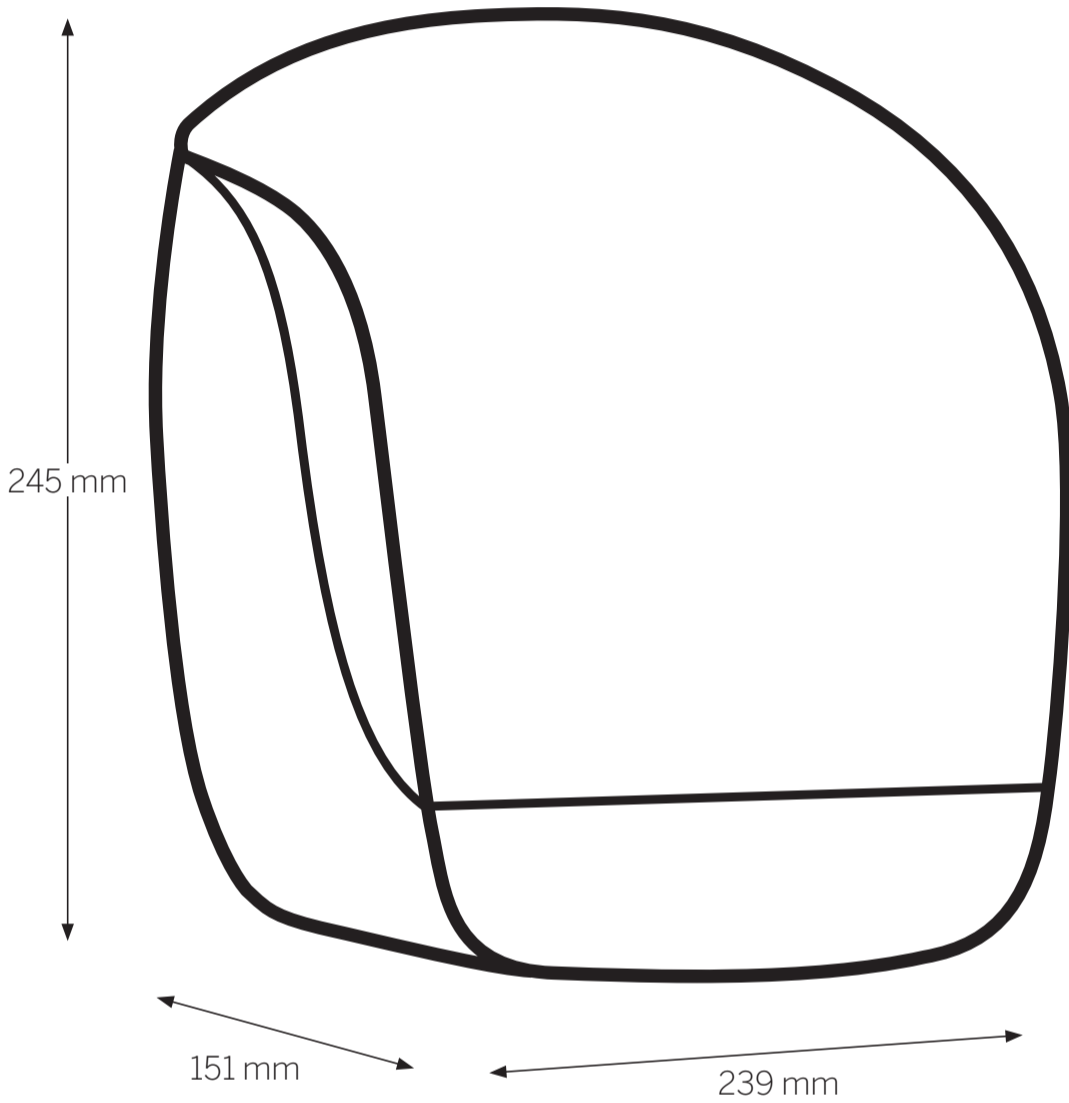

90069, 92148

KATRIN Gigant S Dispenser

Open with key
(Position – key needed and turn right)

Easy opening
(Position – turn left with key once, then no key needed to open dispenser)

Push on top
and pull cover
to open

310 mm