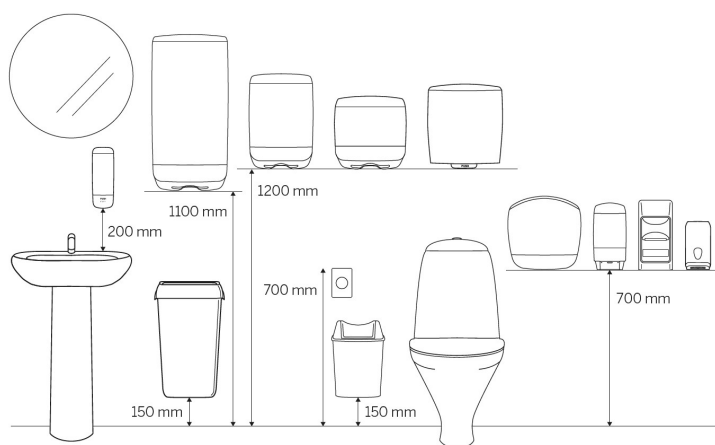

Pallet

Length/Depth 1,200 mm

Gross weight 125.8 kg

EAN

Width 800 mm

Trading units / pallet 24

Height 1,130 mm

Measurements and Installing

This leaflet is provided for information purposes only and no liability of any kind is accepted for potential errors or inaccuracies. Metsä Tissue reserves the right to alter its products, product information and product range without any notice.