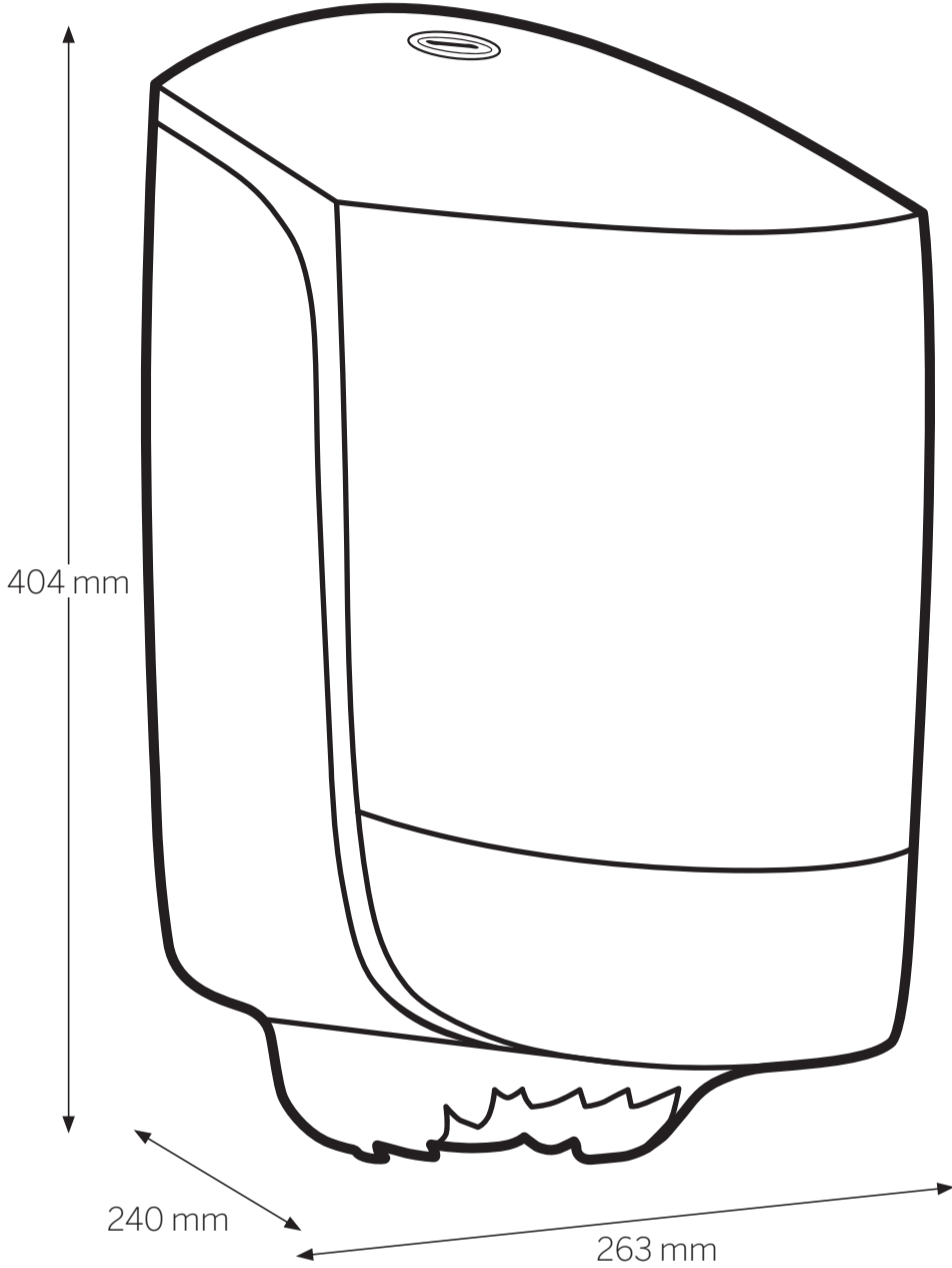

# 82216, 82254

KATRIN Center Feed M Dispenser

Open with key  
(Position – key needed and turn right)

Easy opening  
(Position – turn left with key once, then no key needed to open dispenser)

Push on top  
and pull cover  
to open