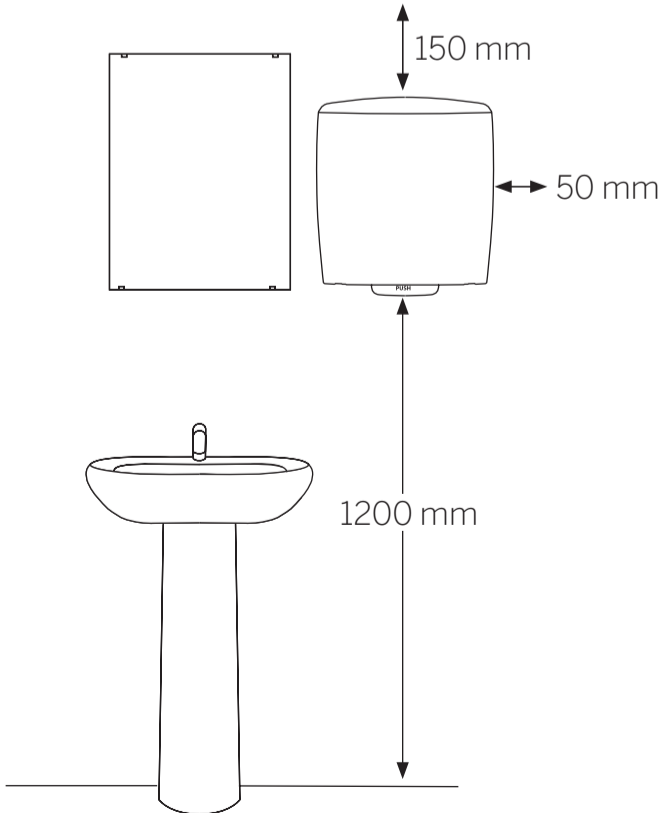

# 82094, 82070, 90914, 90938

KATRIN Hand Towel Roll Dispenser

How to load the dispenser

Open with key  
(Position – key needed and turn right)

Easy opening  
(Position – turn left with key once, then no key needed to open dispenser)

# Scale 1:1