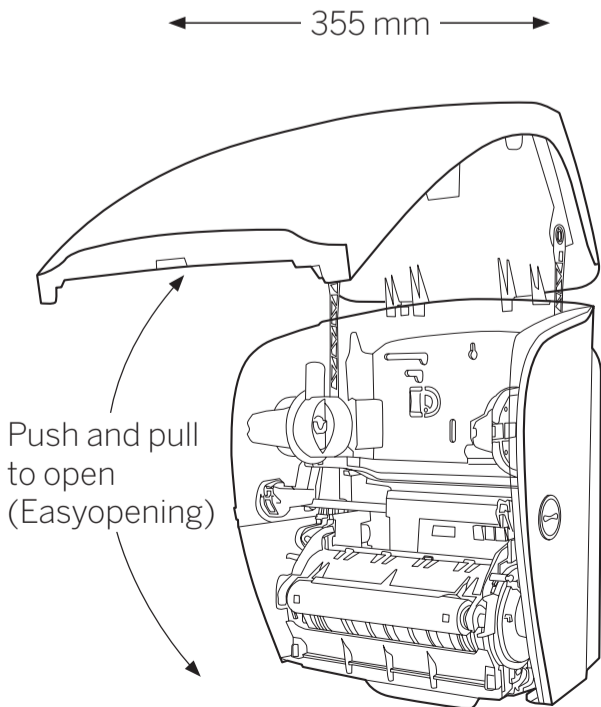

# 82094, 82070, 90914, 90938

KATRIN Hand Towel Roll Dispenser

How to load the dispenser

Open with key  
(Position – key needed and turn right)

Easy opening  
(Position – turn left with key once, then no key needed to open dispenser)

# Scale 1:1