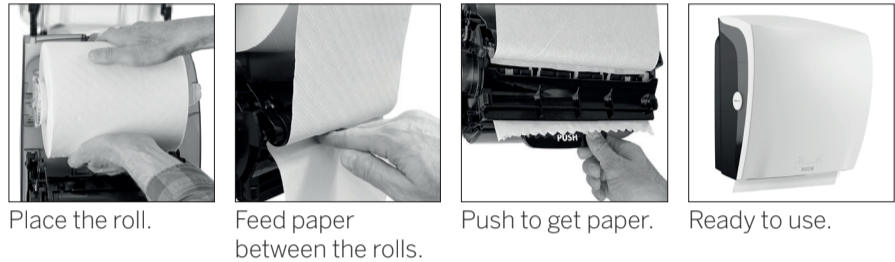

# 82094, 82070, 90914, 90938

KATRIN Hand Towel Roll Dispenser

How to load the dispenser

Open with key  
(Position – key needed and turn right)

Easy opening  
(Position – turn left with key once, then no key needed to open dispenser)

# Scale 1:1