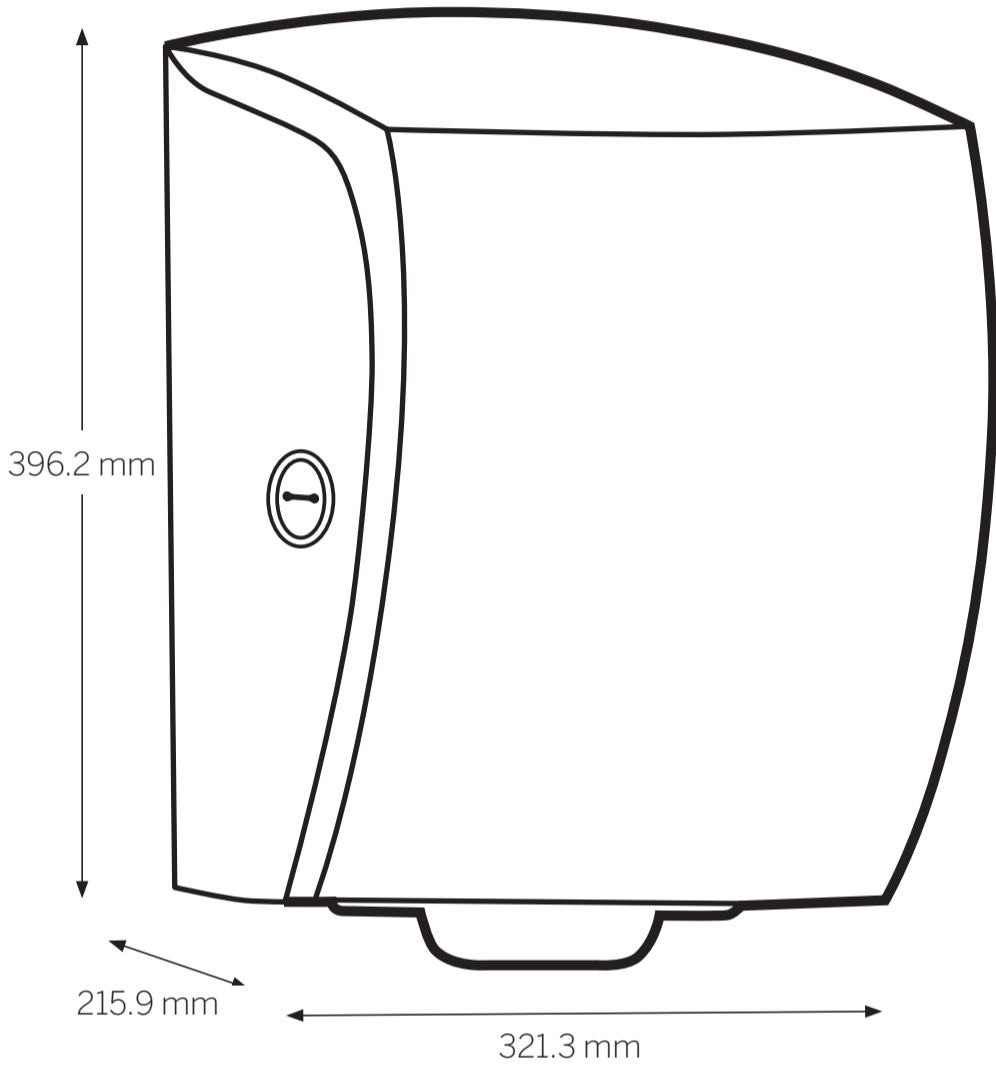

# 82094, 82070, 90914, 90938

KATRIN Hand Towel Roll Dispenser

How to load the dispenser

Open with key  
(Position – key needed and turn right)

Easy opening  
(Position – turn left with key once, then no key needed to open dispenser)

# Scale 1:1