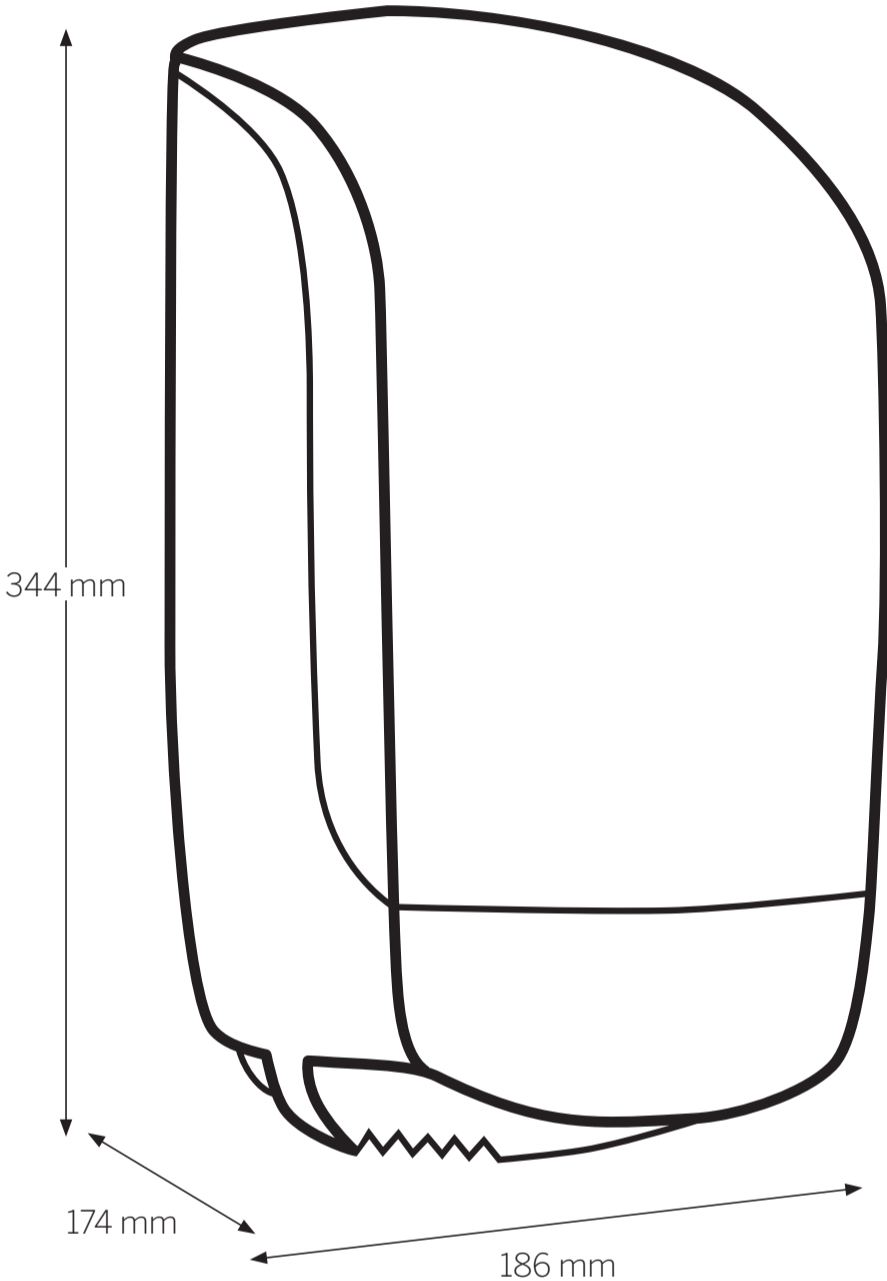

90106, 92100

KATRIN Center Feed S Dispenser

Open with key
(Position – key needed and turn right)

Easy opening
(Position – turn left with key once, then no key needed to open dispenser)

Push on top
and pull cover
to open